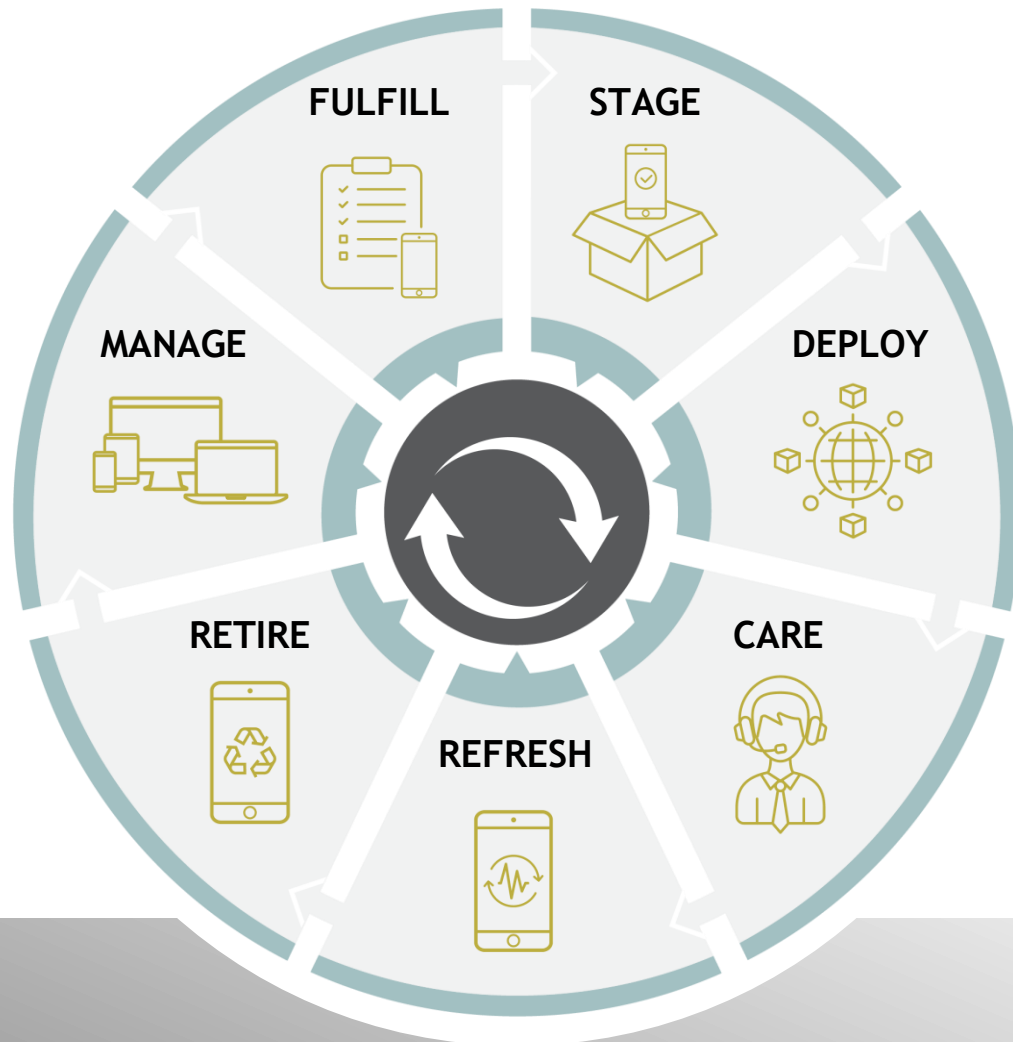

## OVATION Endpoint Management

Provision, secure and manage your entire device fleet including macOS and Windows 10 devices.

## Wireless Expense Management

GDPR Compliant Reporting, Optimization, AP Reporting, Bill Payment Services and more.

## Device Fulfillment & Lifecycle

Ordering the devices your employees need complete with accessories, applications fully secure and compliant with your company's policies.

*Managing enterprises and Fortune 500 companies' mobility programs for over 2 decades*

# DEVICE LIFECYCLE MANAGEMENT

- **FULFILL**

Dedicated Assistance in Procuring Devices, Self-serve Custom Portal, Automate Manager Approvals, Order on Behalf of and Order in Bulk

- **STAGE**

Stage Devices for Quick Shipment, Custom Kit per Specification, Vendor Coordination and Stock Management, Asset Tracking & Tagging