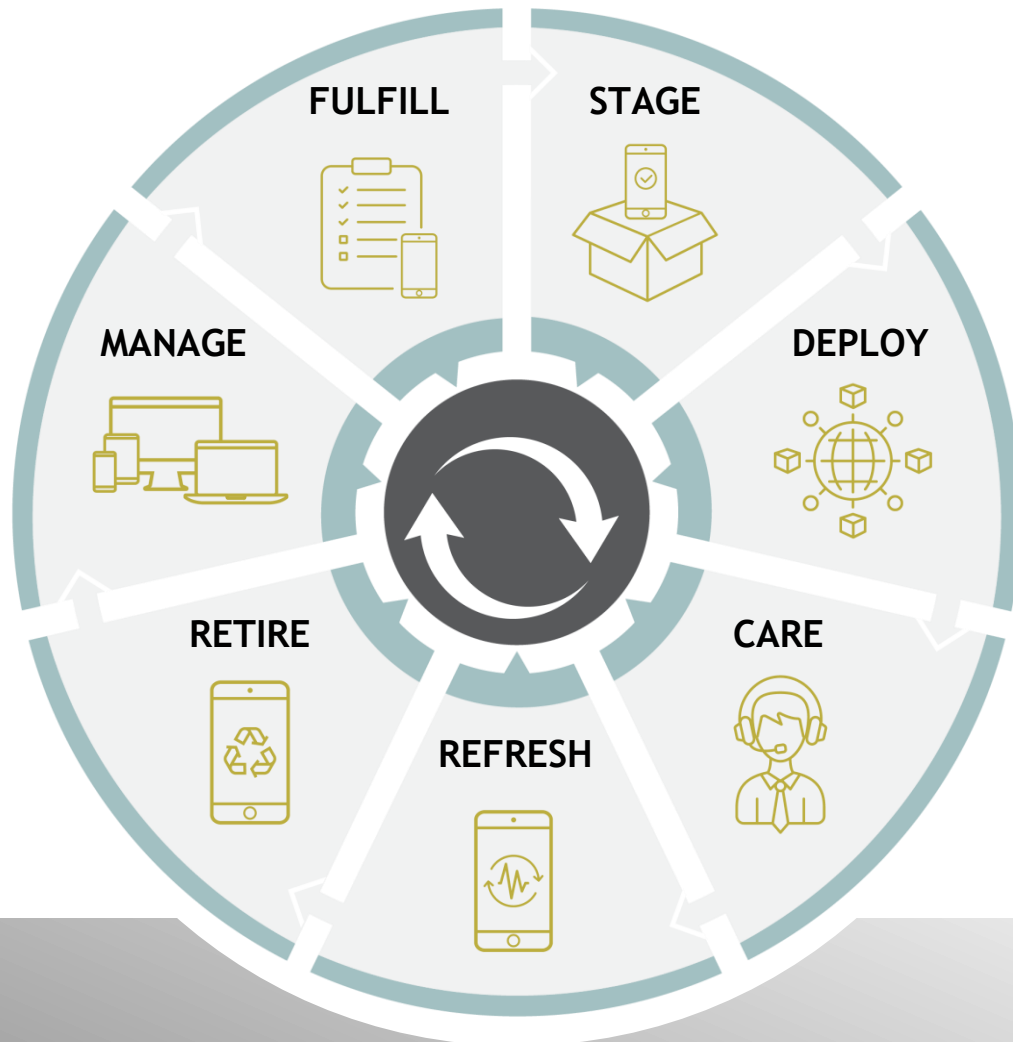

OVATION Endpoint Management

Provision, secure and manage your entire device fleet including macOS and Windows 10 devices.

Wireless Expense Management

GDPR Compliant Reporting, Optimization, AP Reporting, Bill Payment Services and more.

Device Fulfillment & Lifecycle

Ordering the devices your employees need complete with accessories, applications fully secure and compliant with your company's policies.

Managing enterprises and Fortune 500 companies' mobility programs for over 18 years

DEVICE LIFECYCLE MANAGEMENT

- **FULFILL**

Dedicated Assistance in Procuring Devices, Self-serve Custom Portal, Automate Manager Approvals, Order on Behalf of and Order in Bulk

- **STAGE**

Stage Devices for Quick Shipment, Custom Kit per Specification, Vendor Coordination and Stock Management, Asset Tracking & Tagging

- **REFRESH**

Track End of Life Products, Manage Refresh Logistics

- **RETIRE**

Device Reclamation, Inventory Adjustments, Recycle

- **MANAGE**

End to End device Managed Services including iOS, Android, macOS, WIN10 and ChromeOS